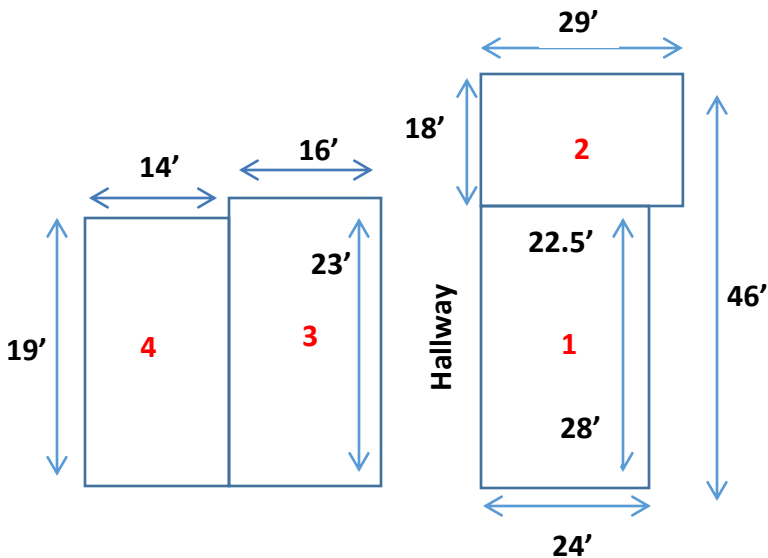

Conference Room Capacity

Room with Dimensions	Banquet	Theater	Classroom	U-Shape	Boardroom	Hollow Square
Conference Room 1	48	50	24	22	14	28
Conference Room 2	32	38	12	12	12	16
Conference Room 3	24	24	12	12	8	16
Conference Room 4	16	15	8	6	8	8
Conference Room 1&2	88	90	40	36	-	42
Conference Room 1-3	120	105	82	80	-	64
Conference Room 3&4	48	56	24	26	-	32
Conference Rooms 1-4	144	160	88	64	-	72
Boardroom	-	-	-	8	8	-

Conference Rooms

Boardroom